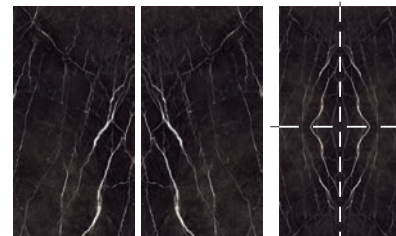

A 60x120 cm 24"x48"
B 60x120 cm 24"x48"
COMPOSITION 120x240 cm